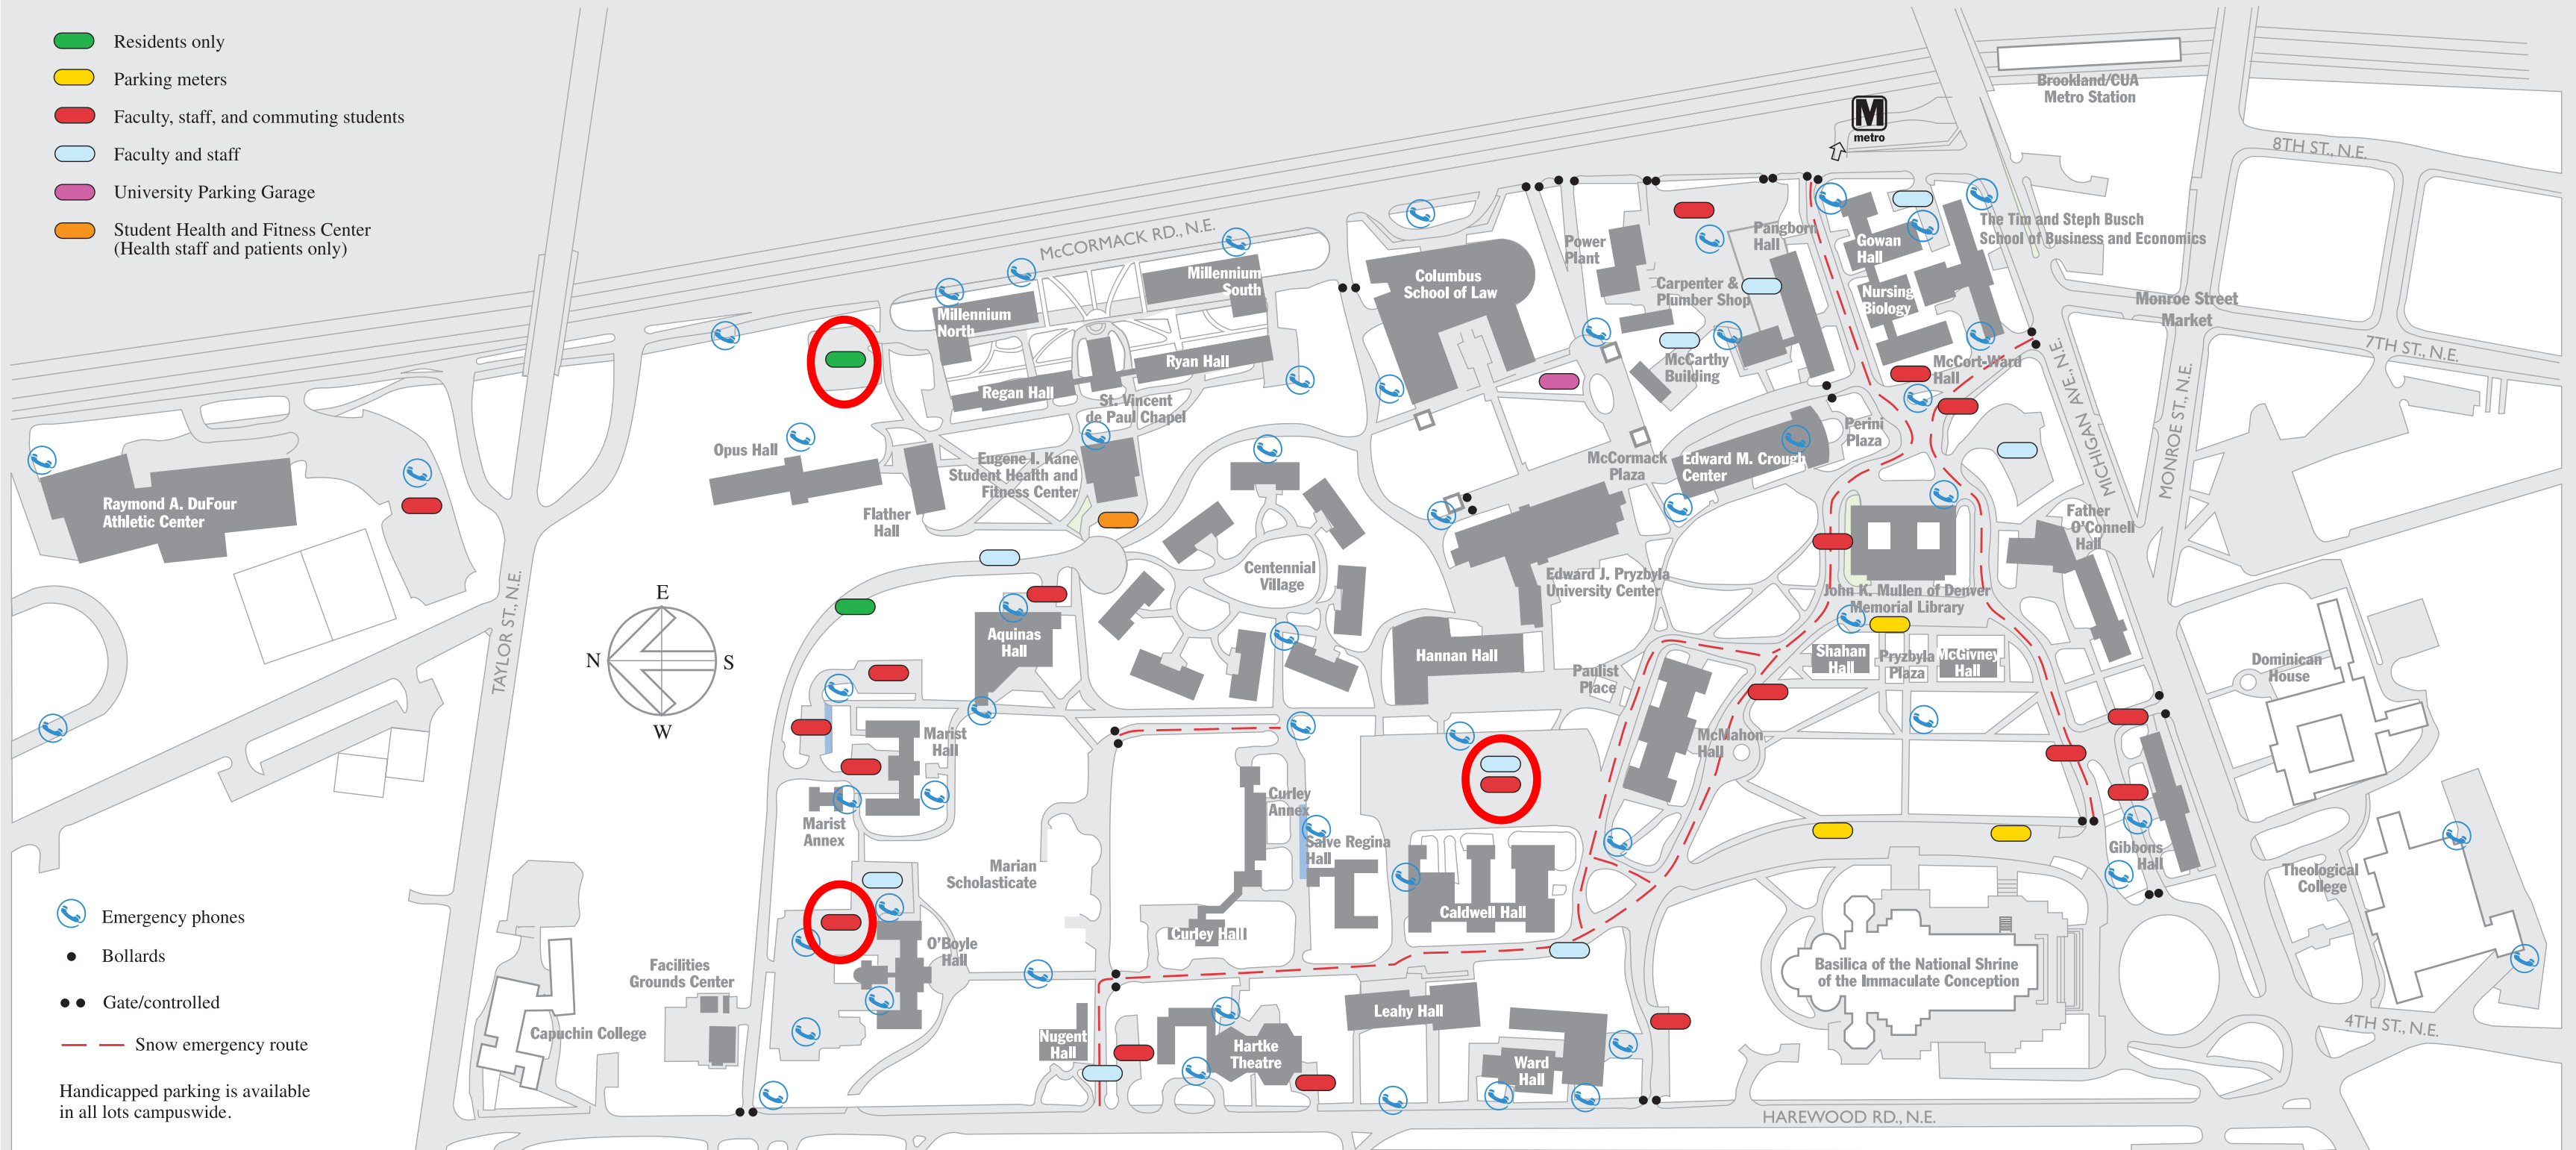

# THE CATHOLIC UNIVERSITY OF AMERICA

- Residents only
- Parking meters
- Faculty, staff, and commuting students
- Faculty and staff
- University Parking Garage
- Student Health and Fitness Center (Health staff and patients only)

- Emergency phones
  - Bollards
  - Gate/controlled
  - Snow emergency route
- Handicapped parking is available in all lots campuswide.

Revised January 2018